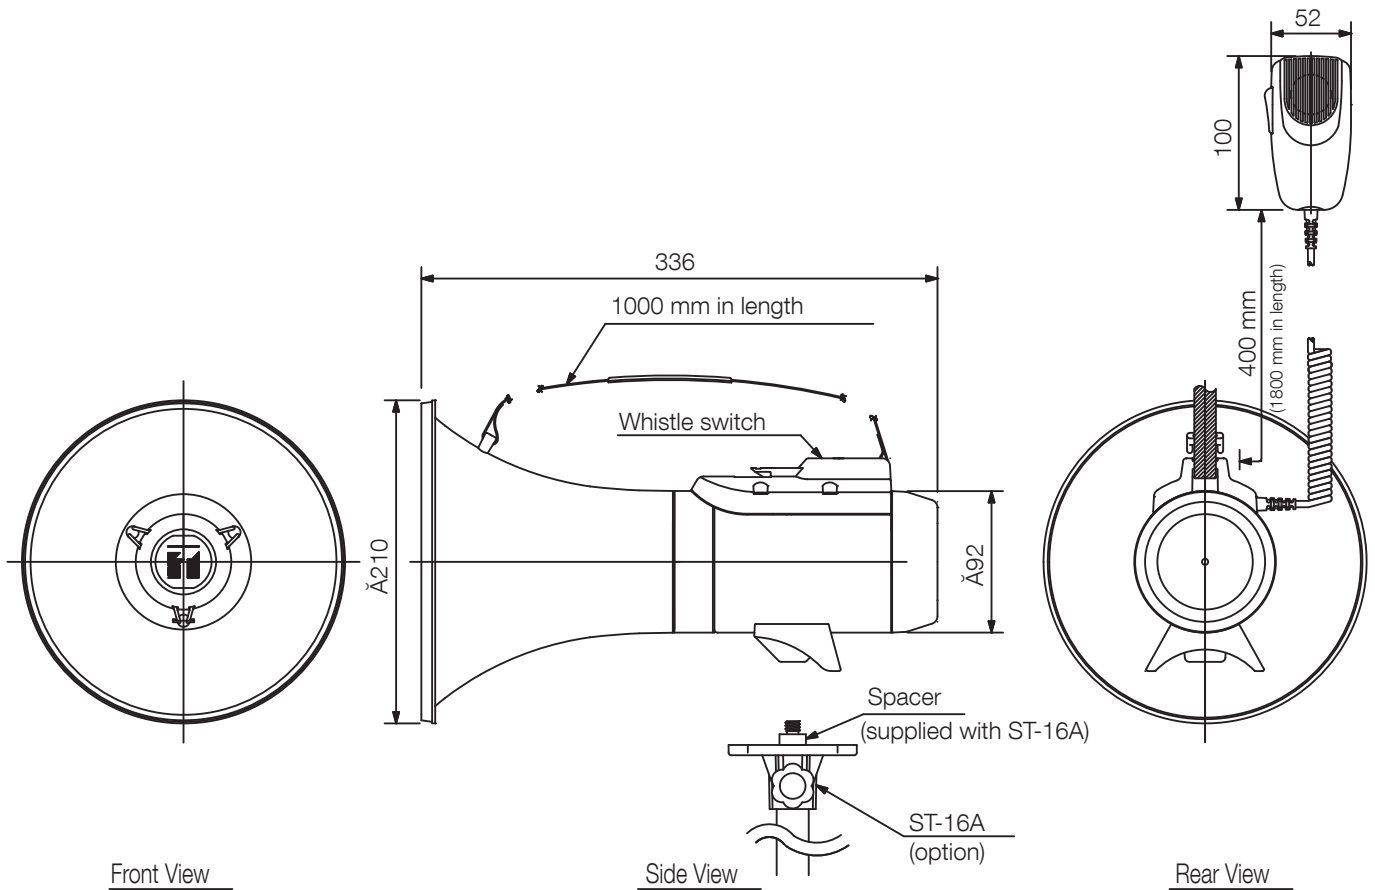

Appearance

<Note on the audible range and battery life>

1. The indications of the audible range and battery life are based on the JEITA Standard*.
2. Audible Range presumes that the megaphone employs new batteries and is used on a quiet street.
  It varies depending on such conditions as battery consumption, ambient noise, wind direction and obstacles.
3. Battery Life assumes that megaphone is used for 30 minutes a day.

UNIT:mm

SCALE:1/5